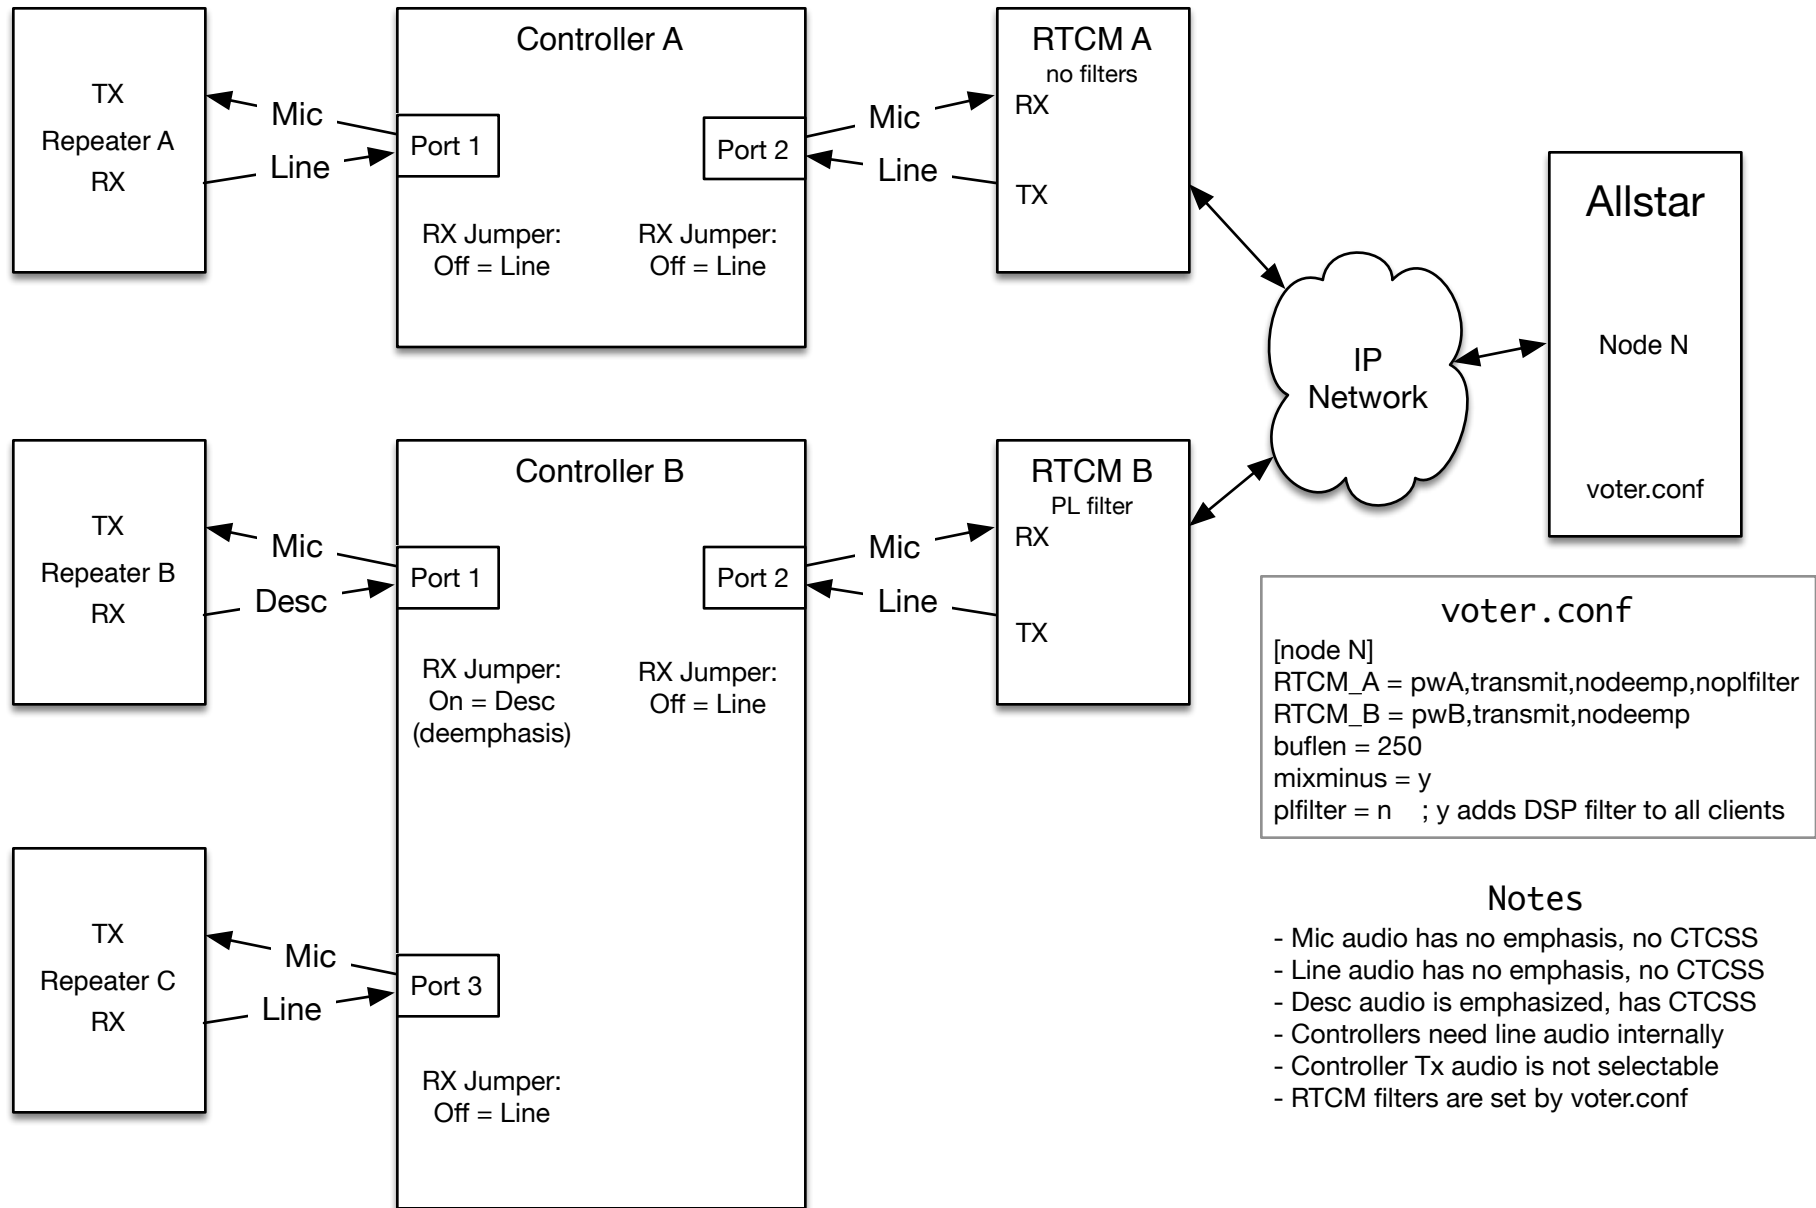

# RTCM with Repeater Controller Audio Configuration

## Notes

- Mic audio has no emphasis, no CTCSS
- Line audio has no emphasis, no CTCSS
- Desc audio is emphasized, has CTCSS
- Controllers need line audio internally
- Controller Tx audio is not selectable
- RTCM filters are set by voter.conf