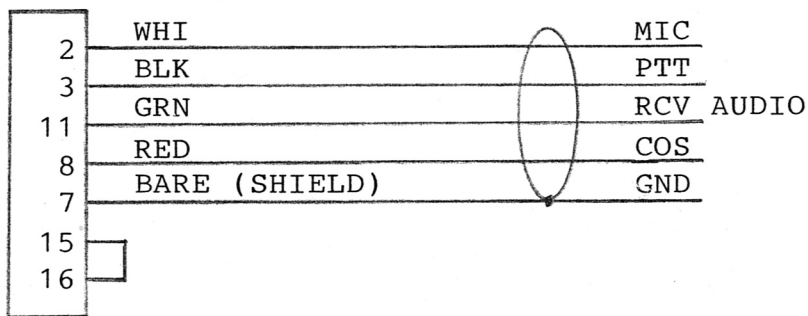

16-PIN CABLE #63 (3') CABLE #66 (6')

16-PIN CABLE #73 (3') CABLE #76 (6')

20-PIN (CDM) CABLE #83 (3') CABLE #86 (6')

20-PIN (CDM) CABLE #93 (3') CABLE #96 (6')

KURT MELTZER
WB9KNX

MELTZER RADIO ENGINEERING