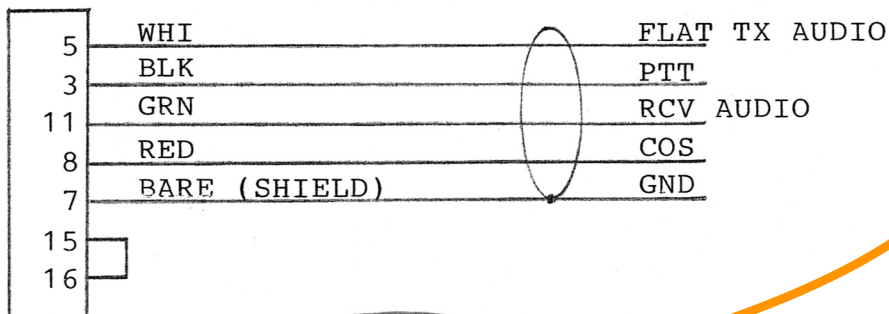

16-PIN CABLE #63 (3') CABLE #66 (6')

16-PIN CABLE #73 (3') CABLE #76 (6')

20-PIN (CDM) CABLE #83 (3') CABLE #86 (6')

20-PIN (CDM) CABLE #93 (3') CABLE #96 (6')

KURT MELTZER
WB9KNX

MELTZER RADIO ENGINEERING