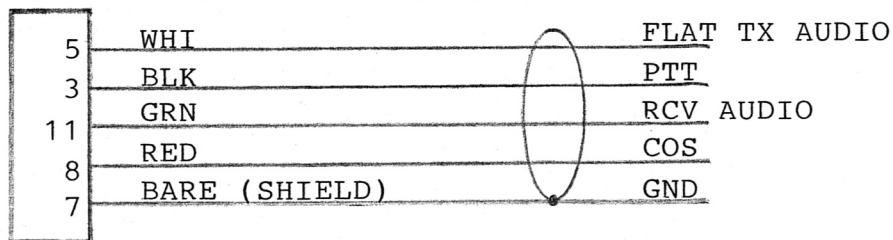

16-PIN CABLE #63 (3') CABLE #66 (6')

16-PIN CABLE #73 (3') CABLE #76 (6')

20-PIN (CDM) CABLE #83 (3') CABLE #86 (6')

20-PIN (CDM) CABLE #93 (3') CABLE #96 (6')

KURT MELTZER
WB9KNX

MELTZER RADIO ENGINEERING