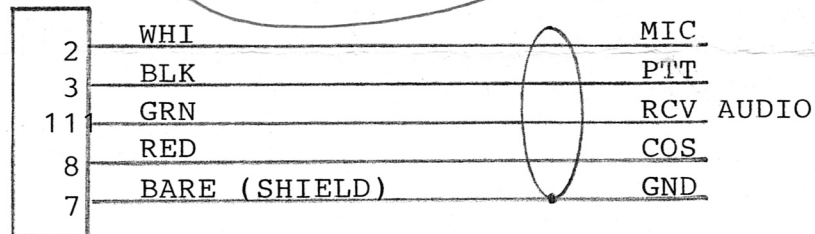

16-PIN CABLE #63 (3') CABLE #66 (6')

16-PIN CABLE #73 (3') CABLE #76 (6')

20-PIN (CDM) CABLE #83 (3') CABLE #86 (6')

20-PIN (CDM) CABLE #93 (3') CABLE #96 (6')

KURT MELTZER
WB9KNX

MELTZER RADIO ENGINEERING